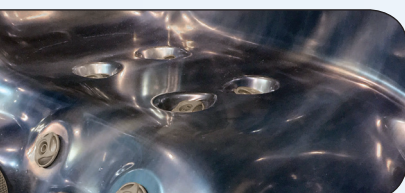

Sand

Midnight Canyon

Silver Marble

Tuscan Sun

Majestic Sky

Winter Solstice

MultiWeather™ Black

MultiWeather™ Grey