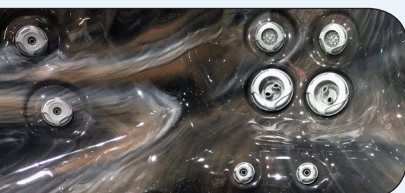

Sand

Midnight Canyon

Silver Marble

Tuscan Sun

Majestic Sky

Winter Solstice

MultiWeather™ Black

MultiWeather™ Grey

MultiWeather™ Mahogany

CHAMPION SPAS® COLOR SELECTION

Samples represent photo reproduction of material. See dealer samples for the most accurate representation of color & texture. See your Champion Spas® dealer for more information.